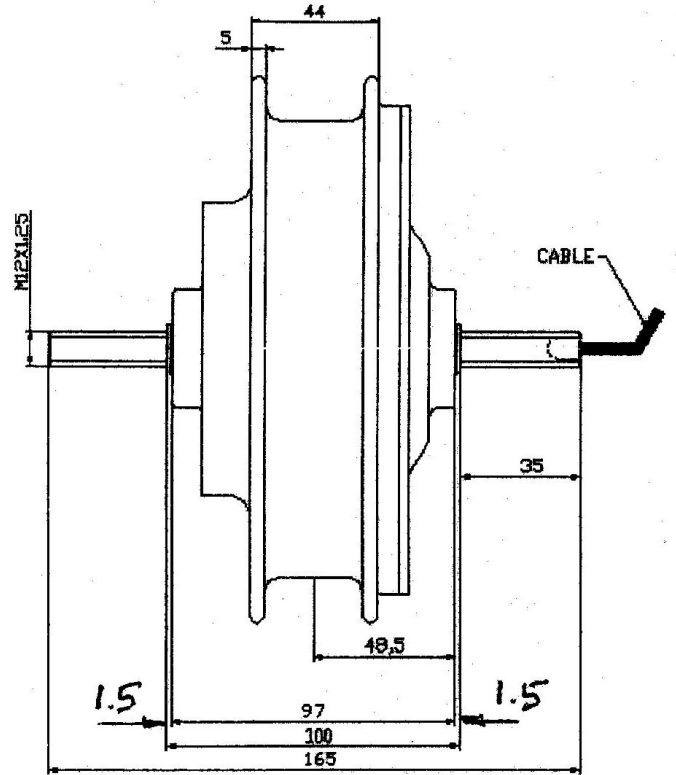

# BLDC Hub Motor Datasheet

### Specifications:

<b>Voltage</b>	24-36V	
<b>Wattage</b>	350W	
<b>Dimensions</b>	<b>Diameter</b>	186 mm
	<b>Axle</b>	
	<b>Width</b>	165 mm
<b>RPM / V</b>	10	
<b>Weight</b>	4.5 kg	
<b>Connectors</b>	3 phase wires, 5-pin hall	
<b>Mounting</b>	Front wheel	

## BLDC Controller Datasheet

**Type: BMC350C**

### Specifications:

Voltage	24-36V
Current	25A