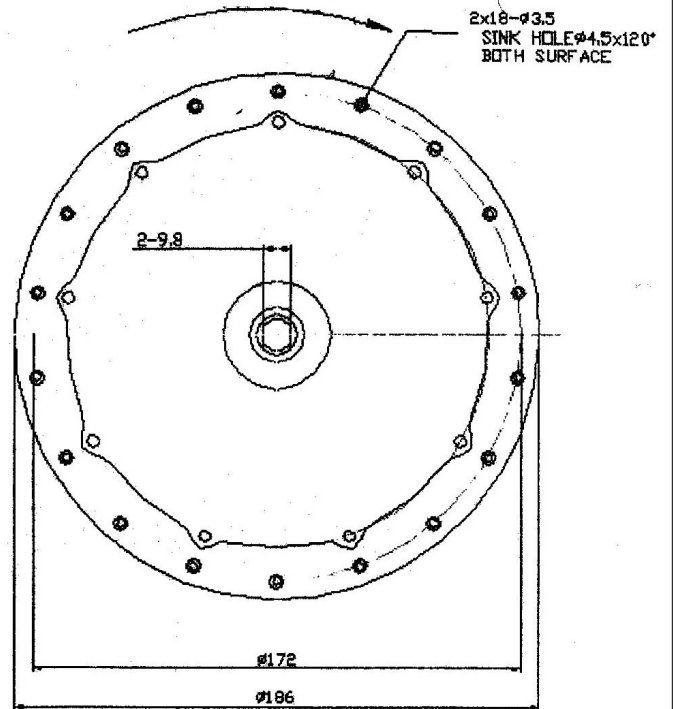

# BLDC Hub Motor Datasheet

### Specifications:

<b>Voltage</b>	24-36V	
<b>Wattage</b>	350W	
<b>Dimensions</b>	<b>Diameter</b>	186 mm
	<b>Axle</b>	
	<b>Width</b>	165 mm
<b>RPM / V</b>	10	
<b>Weight</b>	4.5 kg	
<b>Connectors</b>	3 phase wires, 5-pin hall	
<b>Mounting</b>	Front wheel	

### Specifications:

Voltage	24-36V
Current	25A